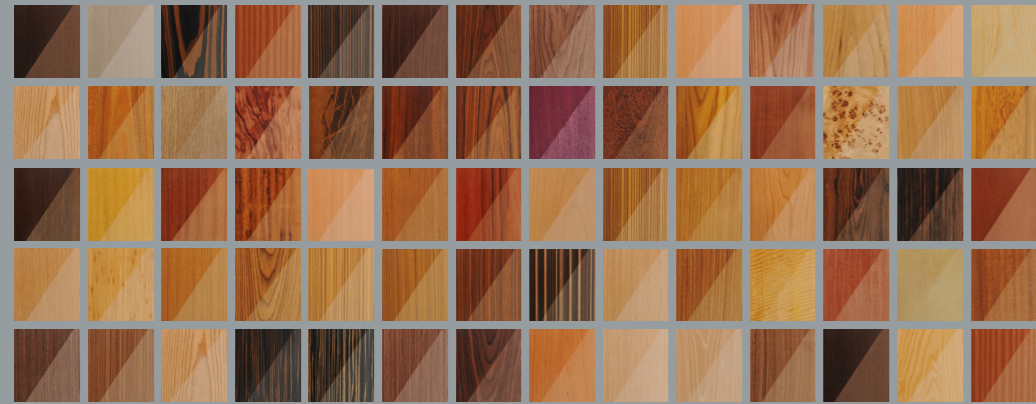

DOĞAL VE YAPAY KAPLAMALI KAPI ÇEŞİTLERİ
NATURAL AND ARTIFICIAL COATED DOOR TYPES
KAPLAMA 3001

Teknik detay için kare kodunu okutunuz